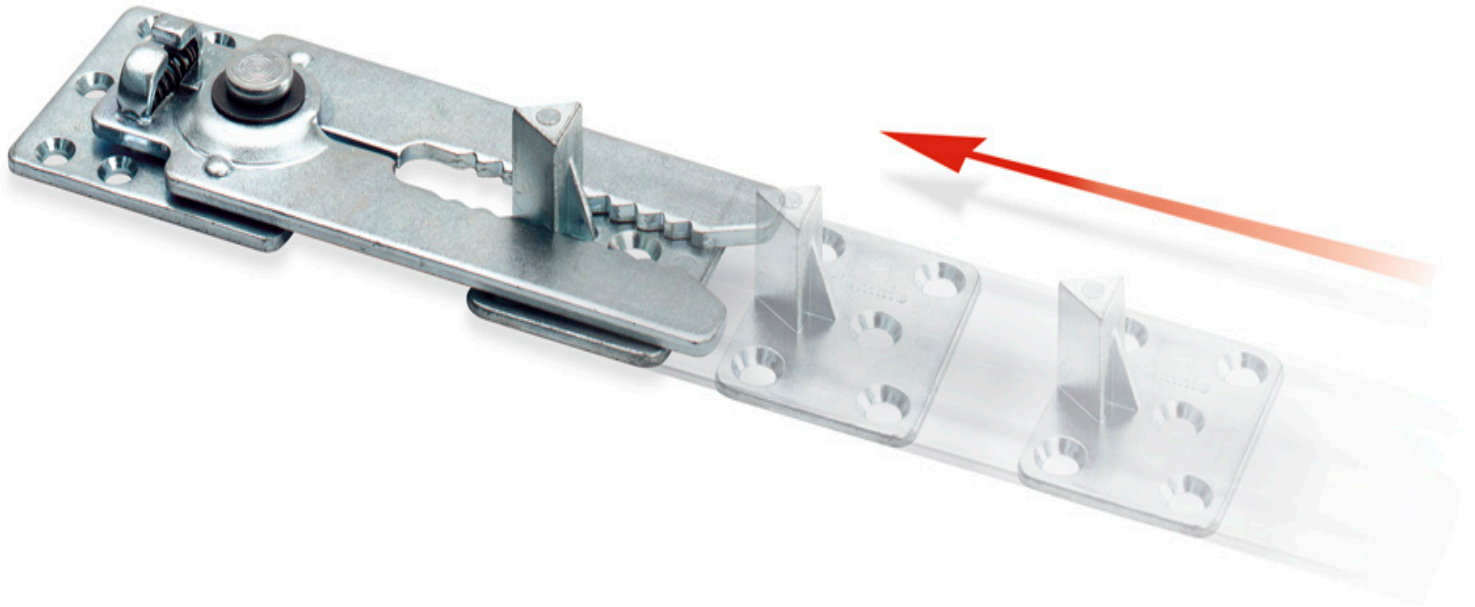

Croc - Loc Operating Instructions

A great innovation to lock modular lounge suites firmly in place. You can locate the fittings only on modular suites, under the lounge suite . There are two components - male & female fitting. The Croc - Loc has powerful sprung jaws that firmly locate to prevent your furniture from yawning apart. The Croc - Loc can be rotated out of the way for cleaning purposes so as not to cause personal injury .The simple yet effective item is great in reducing scratched floors from slipping furniture .